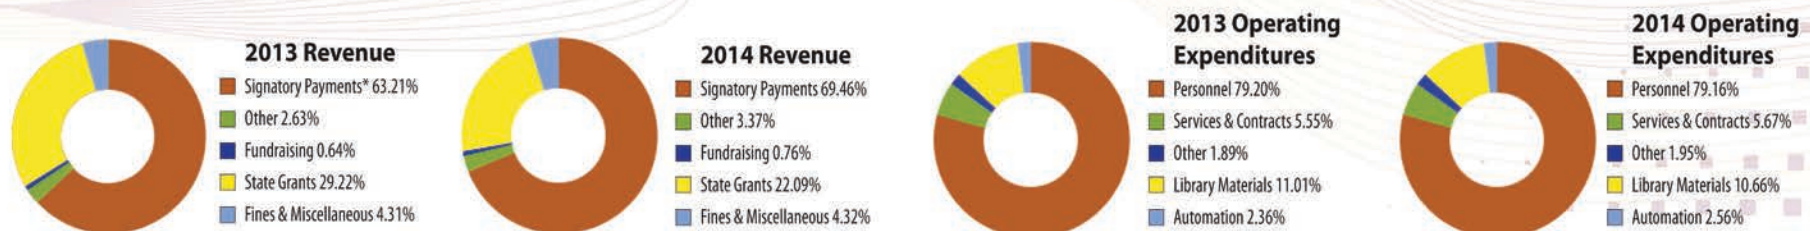

Read Down Your Fines

Read Down Your Fines was introduced in 2013. This program makes it possible for teens and children to eliminate fines on their cards by reading in the library. Success in 2013 led to its repeat in 2014, with special 'Read Down Your Fines' weeks taking place in April, October and December. To date, more than 500 juveniles have been able to renew their full participation in library activities through this fundraiser supported effort.

Financial Analysis

Overall 2014 revenue was \$9,322,623.85, a decrease of 7.35% over the 2013 figure of \$10,007,849.28. The decrease in revenue is mainly due to the timing of our Regional Library Basic System Support and Regional Library Telecommunications Act and Arts and Cultural Heritage funding being received. Total operational expenditures decreased by 3.09% from \$8,511,769.23 in 2013 to \$8,256,629.40 in 2014, a decrease of \$255,139.83. This was due primarily to high level position retirements and reallocation of staffing resources in some key departments. Diligent spending and being fiscally conservative under tight budget restraints also played a part in this reduction.